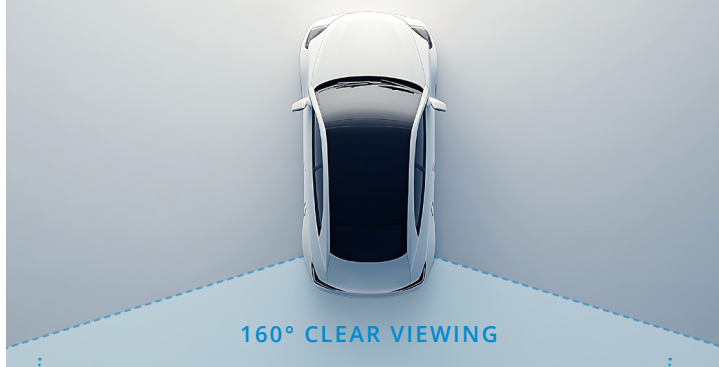

KEY FEATURES

- **Vivid 9.66" display:** The large, high-resolution touchscreen adjusts to lighting conditions for optimal visibility, whether in bright sunlight or at night.
- **Increase visibility:** With a 160° ultra-wide field of view, this camera captures more of your surroundings, covering those hard-to-see areas for safer lane changes and manoeuvres.
- **Professional installation:** Fitted by a trained professional technician, ensuring a perfect setup for maximum performance and safety.
- **Touchscreen control:** Quickly access settings and features with a user-friendly interface, making operation simple and intuitive while driving.
- **Crystal clear night vision:** The Wide Dynamic Range (WDR) camera enhances low-light performance, so you get sharper, more detailed footage day or night, even in low-light conditions.

WITH SMARTVU

WITHOUT SMARTVU