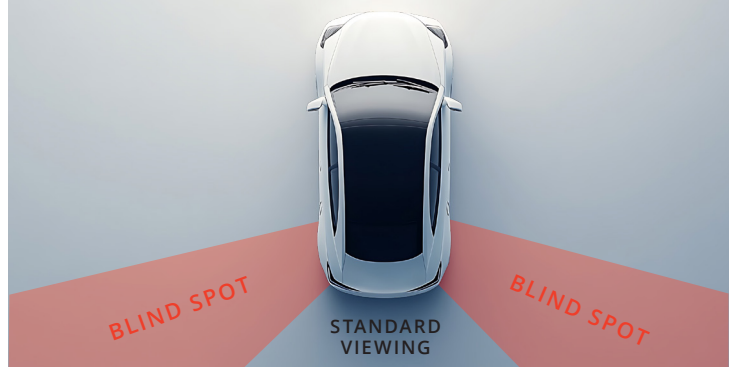

Helps remove blindspots with a broader viewing angle